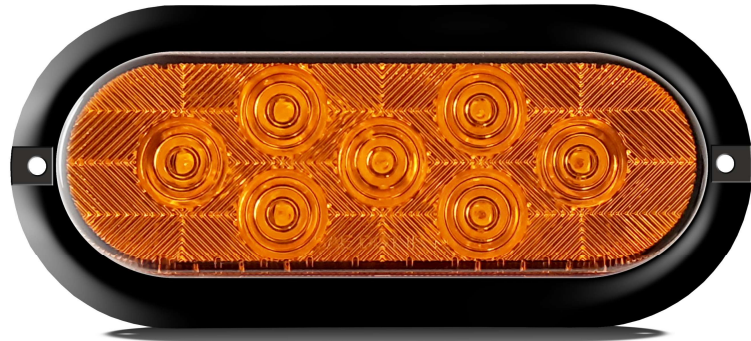

### Specifications:

Technology: SMD  
LEDs: 7  
Mounting: Surface Mount  
(Screws)  
Voltage: 12vdc  
Amps:  
Turn = 0.15A  
Marker = 0.02A  
Connection: Pigtails (3)  
Red = (Turn)  
Black = (Marker)  
White = (Ground)  
Gasket Included

### Description:

Part#: 2216141L

6.5" Oval 7 LED Turn Lamp – Surface Mount – Low Profile  
(Chrome Bezel 616144 & Reflex Ring 565R Available Separately)