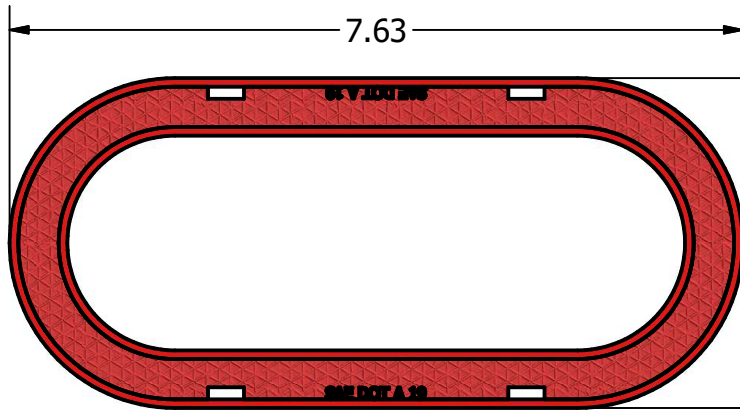

**Notes:**

Application: 6.5" Oval Low-Profile Lamps

Material: Lens - Polycarbonate (Red)

Mounting: Snap-On

**SAE DOT A 19**

REV	DESCRIPTION	BY	DATE

DESCRIPTION:			
PART #:		DWG #: 565R.idw	
SCALE:	UNIT OF MEASURE:	DWG SIZE:	NOTE:
DATE CREATED:	DRAWN BY:	SHEET: 1	REV: