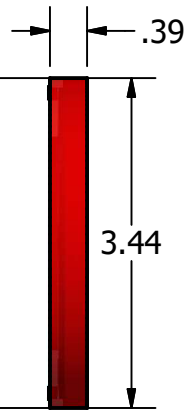

**Notes:**

Application: 6.5" Oval Low-Profile Lamps

Material: Lens - Polycarbonate (Red)

Mounting: Snap-On

**SAE DOT A 19**

REV	DESCRIPTION	BY	DATE

DESCRIPTION:			
PART #:		DWG #: 565R.idw	
SCALE:	UNIT OF MEASURE:	DWG SIZE:	NOTE:
DATE CREATED:	DRAWN BY:	SHEET: 1	REV: